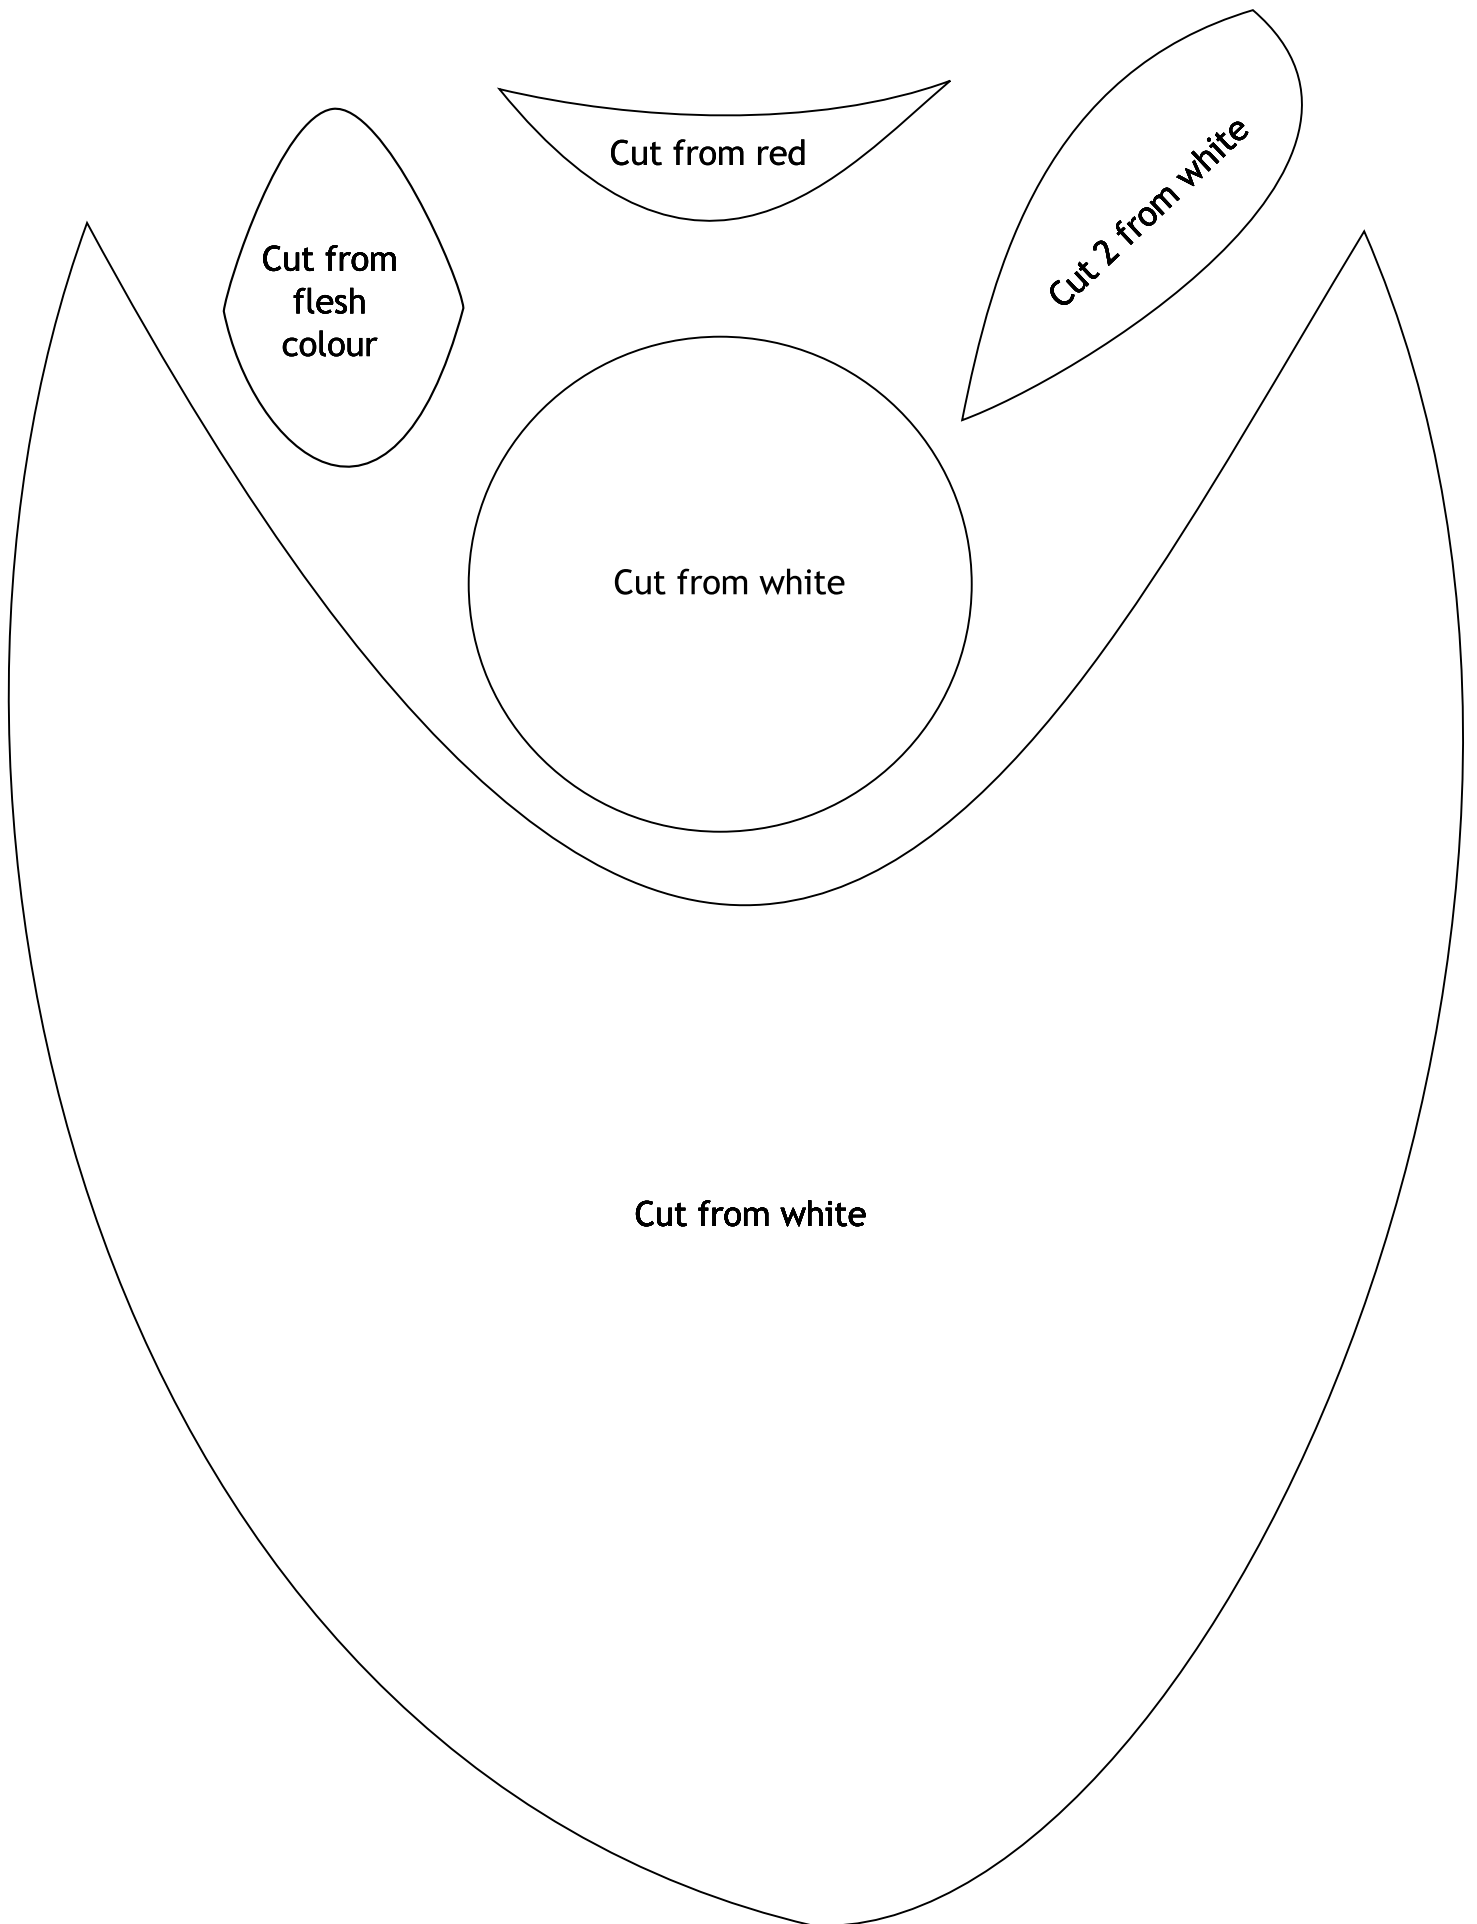

Father Christmas Game Template (1/4)

Cut from white

Cut from skin colour

Father Christmas Game Template (2/4)

Father Christmas Game Template (3/4)

NB: You need 2 eyes per team

Cut from red

Father Christmas Game Template (4/4)

Cut from red

Per Santa you need:

- 1 x A4 flesh colour**
- 1 x A4 red colour**
- 1 x A4 white colour**

If you do not arrange your pieces carefully you may need more than 1 sheet.