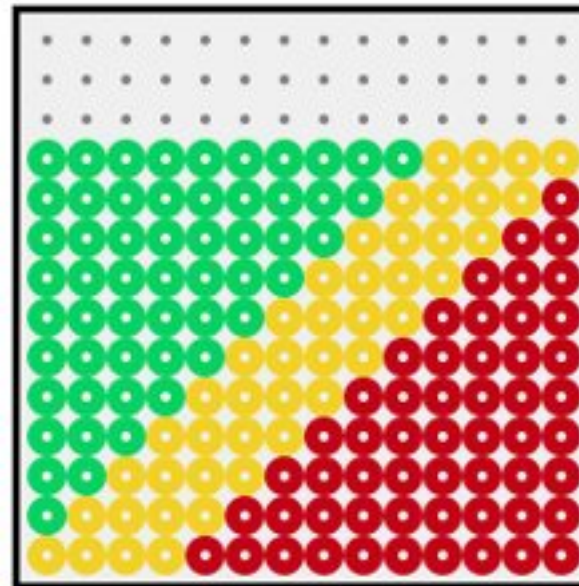

African Flags: Set 2 (using the small Square Midi Hama Bead Peg Boards)

Cameroon:

41 x yellow (no.03)
40 x red (no.05)
36 x green (no.10)

Chad:

36 x yellow (no.03)
36 x red (no.05)
36 x dark blue (no.08)

Gabon:

56 x yellow (no.03)
56 x light blue
(no.09 or 46)
46 x light green
(no.11 or 47)

Congo:

44 x yellow (no.03)
55 x light green (no.11)
55 x red (no.05)