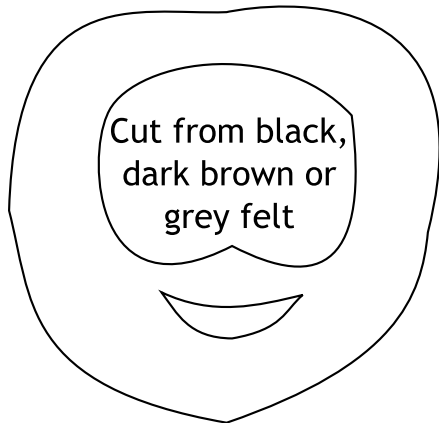

# Template for Making a Shepherd Nativity Finger Puppet

Cut from dark brown felt or craft foam