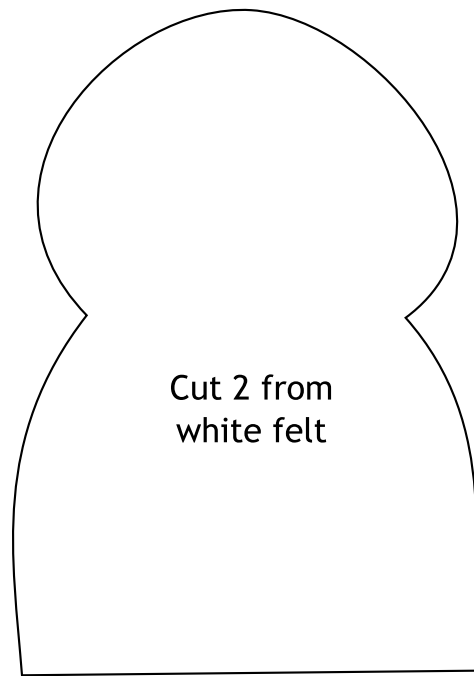

Template for Making a Snowman Finger Puppet

○ Cut 2-4 from black felt (buttons and eyes if not using goggle eyes)

△ Cut from orange felt

Cut from felt of any bright colour (scarf)

Thinner puppet is sewn, fatter glued