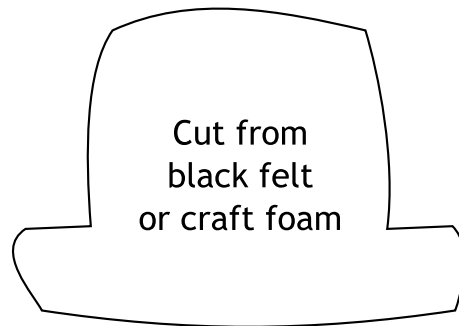

Template for Making a Snowman Finger Puppet

○ Cut 2-4 from black felt (buttons and eyes if not using goggle eyes)

△ Cut from orange felt

Cut from felt of any bright colour (scarf)

Thinner puppet is sewn, fatter glued