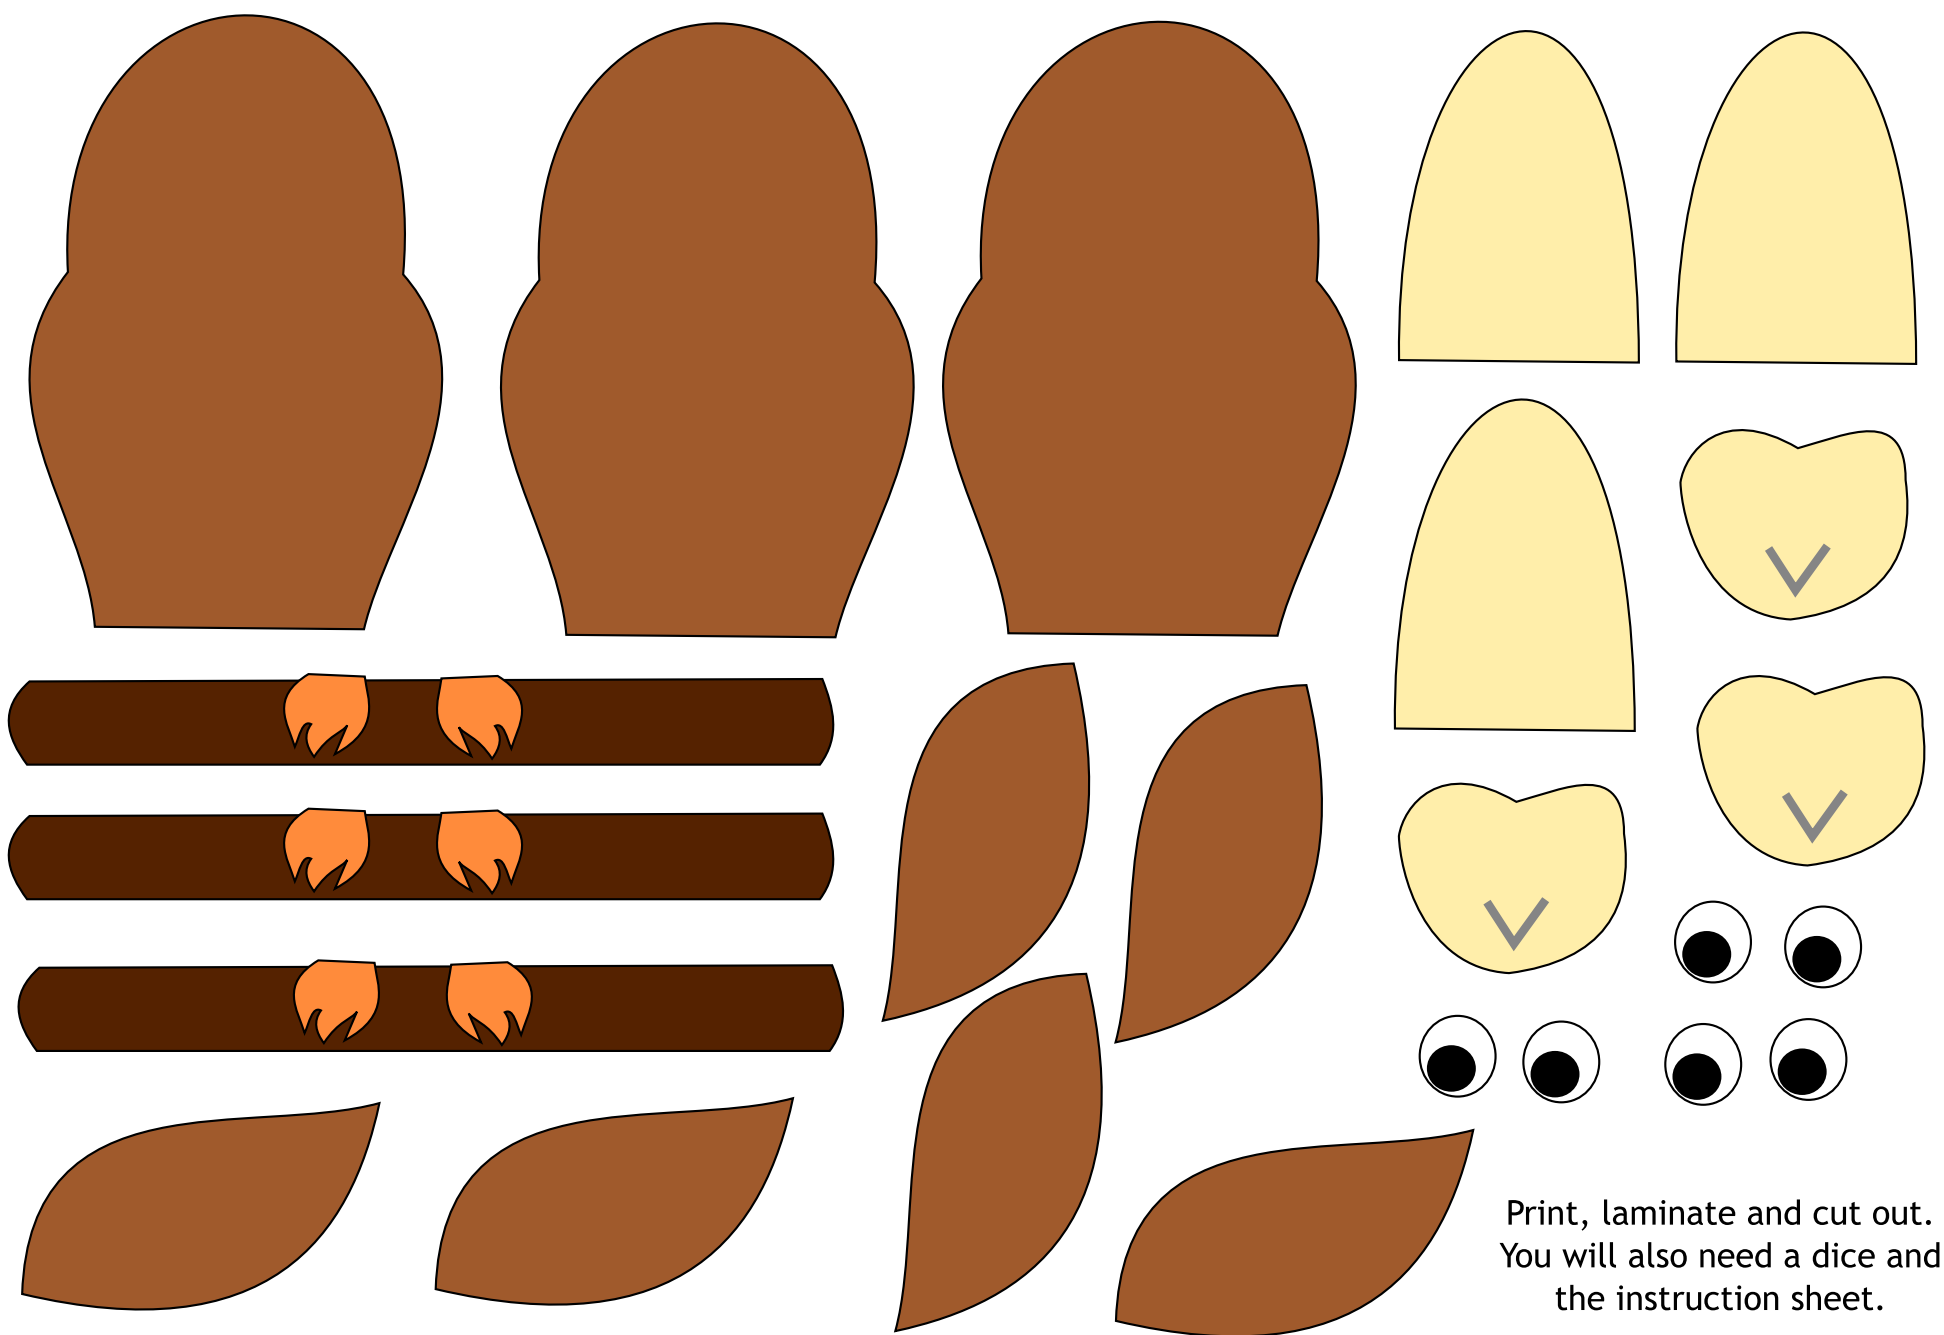

Template for Owl Dice Game (print twice for 6 player set)

Print, laminate and cut out.
You will also need a dice and
the instruction sheet.