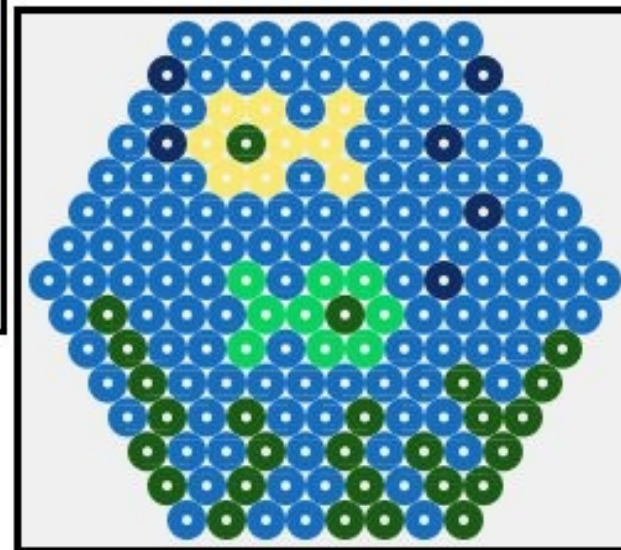

Fishy Pictures Using the Large Square, Small Square and Hexagonal Midi Hama Bead Peg Boards

Octopus:

358 x pink (no.06)
 2 x black (no.18)
 481 x pastel blue (no.46) or other blue

Single Fish:

45 x colour A
 (shown white)
 27 x colour B
 (shown black)
 124 x light blue (no.09)
 or other blue

Little Fishes:

9 x colour A
 (shown yellow)
 9 x colour B
 (shown light green)
 27 x green (no.10)
 6 x dark blue (no.08)
 118 x light blue (no.09)