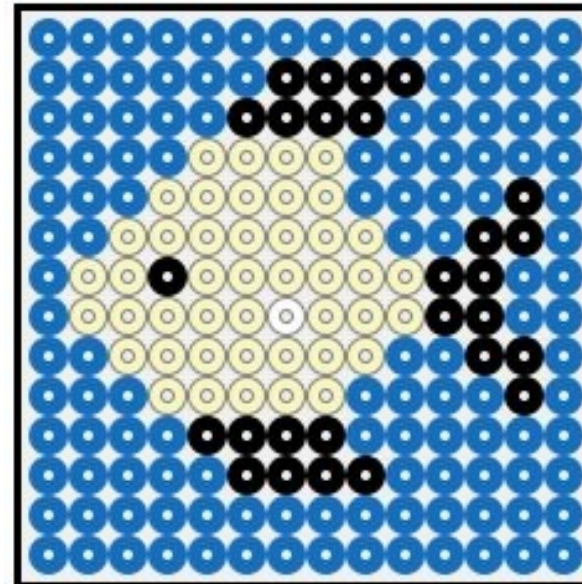

Fishy Pictures Using the Large Square, Small Square and Hexagonal Midi Hama Bead Peg Boards

Octopus:

358 x pink (no.06)
 2 x black (no.18)
 481 x pastel blue (no.46) or other blue

Single Fish:

45 x colour A
 (shown white)
 27 x colour B
 (shown black)
 124 x light blue (no.09)
 or other blue

Little Fishes:

9 x colour A
 (shown yellow)
 9 x colour B
 (shown light green)
 27 x green (no.10)
 6 x dark blue (no.08)
 118 x light blue (no.09)