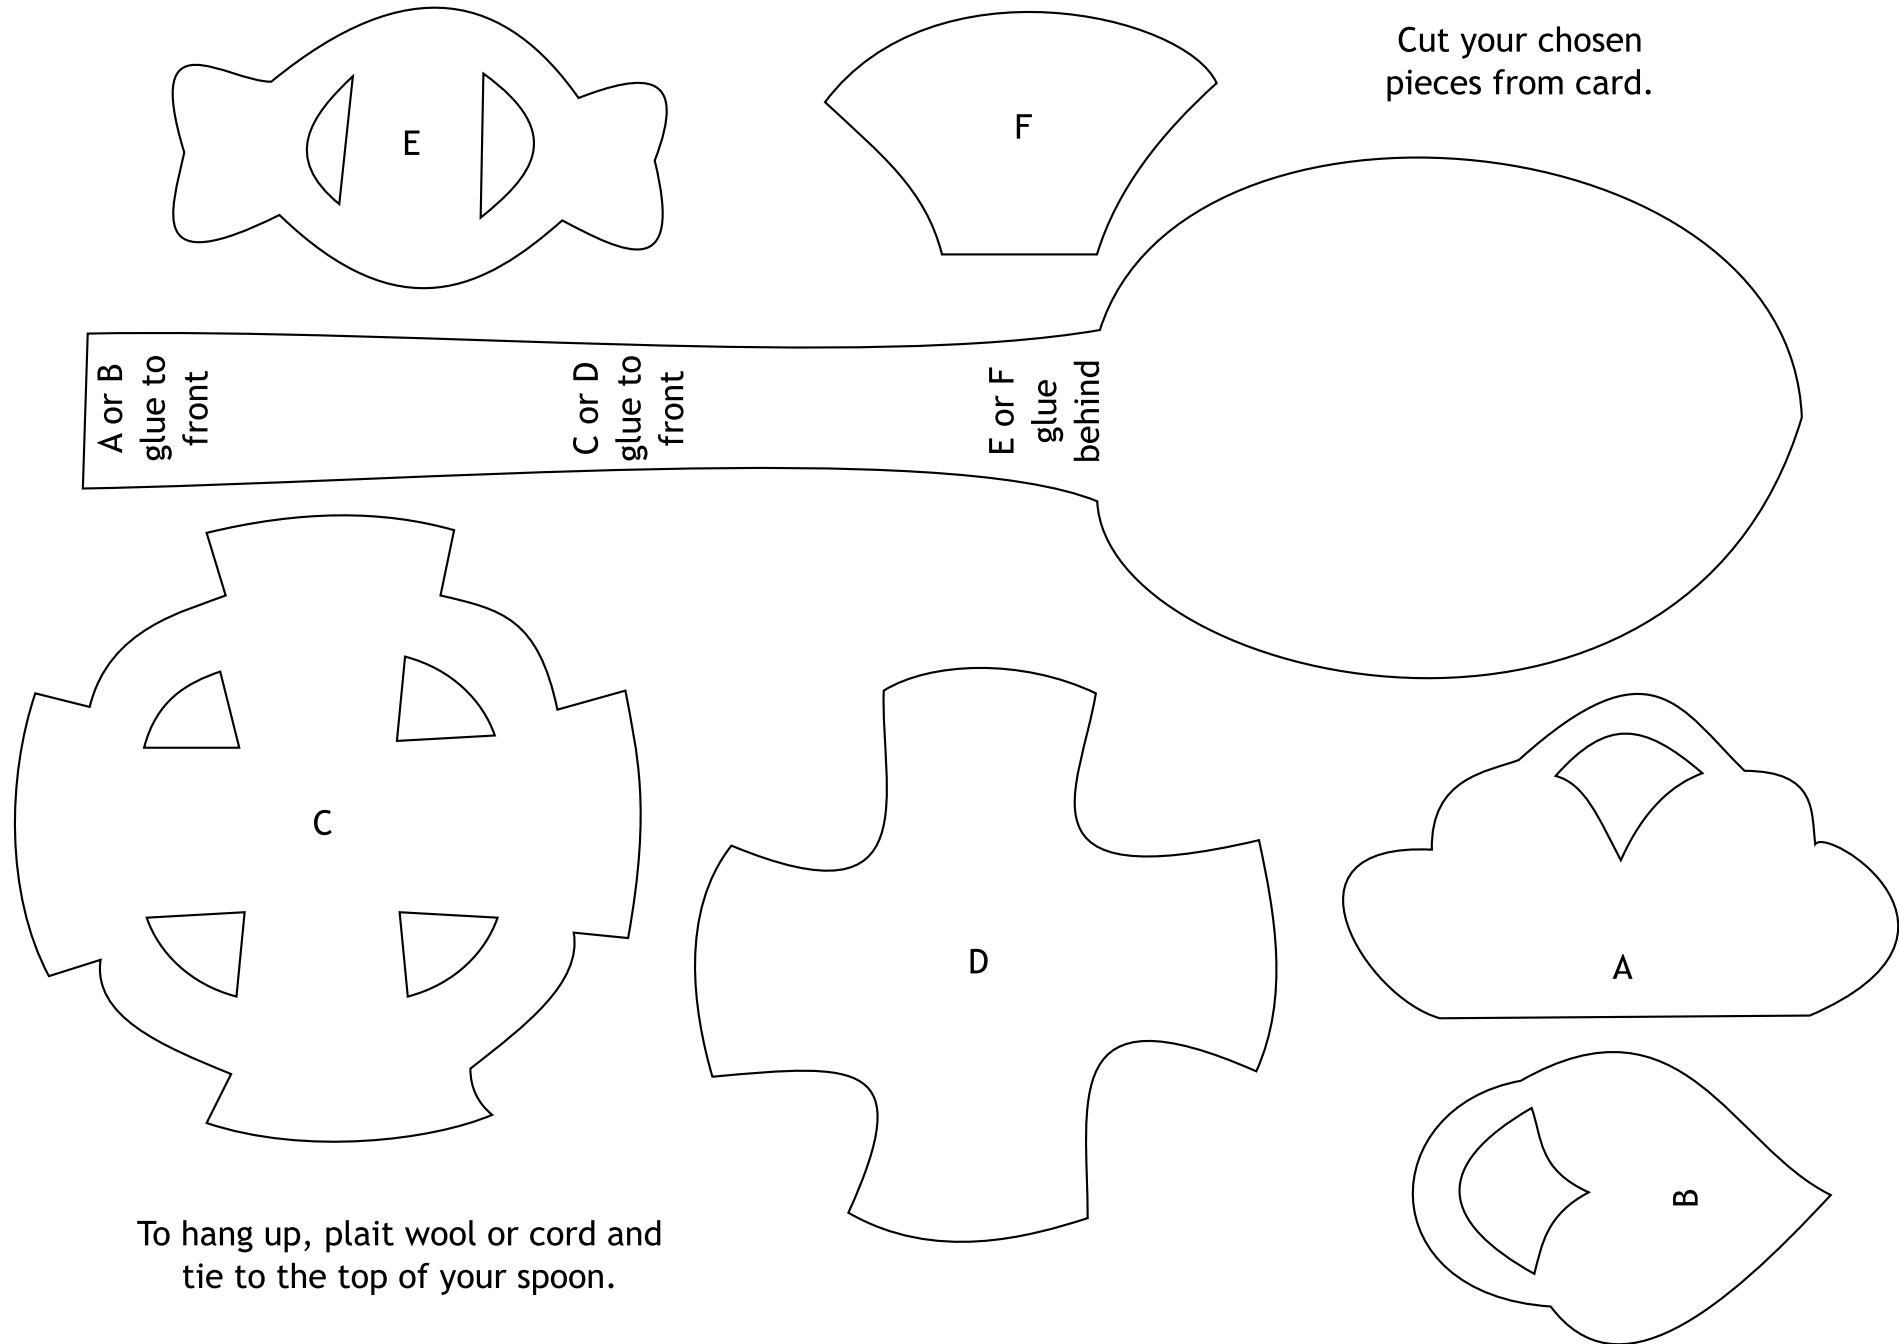

Welsh Love Spoon Template

Cut your chosen pieces from card.

To hang up, plait wool or cord and tie to the top of your spoon.