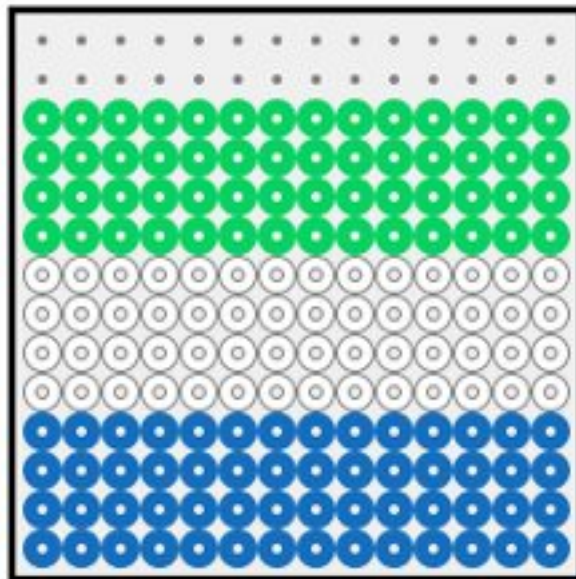

African Flags: Set 5 (using the small Square Midi Hama Bead Peg Boards)

Ghana:

44 x yellow (no.03)
 56 x red (no.05)
 56 x green (no.10)
 12 x black (no.18)

Nigeria:

36 x white (no.01)
 72 x green (no.10)

Sierra Leone:

56 x white (no.01)
 56 x l. blue (no.08)
 56 x l.green (no.11)

Ivory Coast:

4 x white (no.01)
 44 x yellow (no.03)
 60 x green (no.10)
 32 x red (no.05)